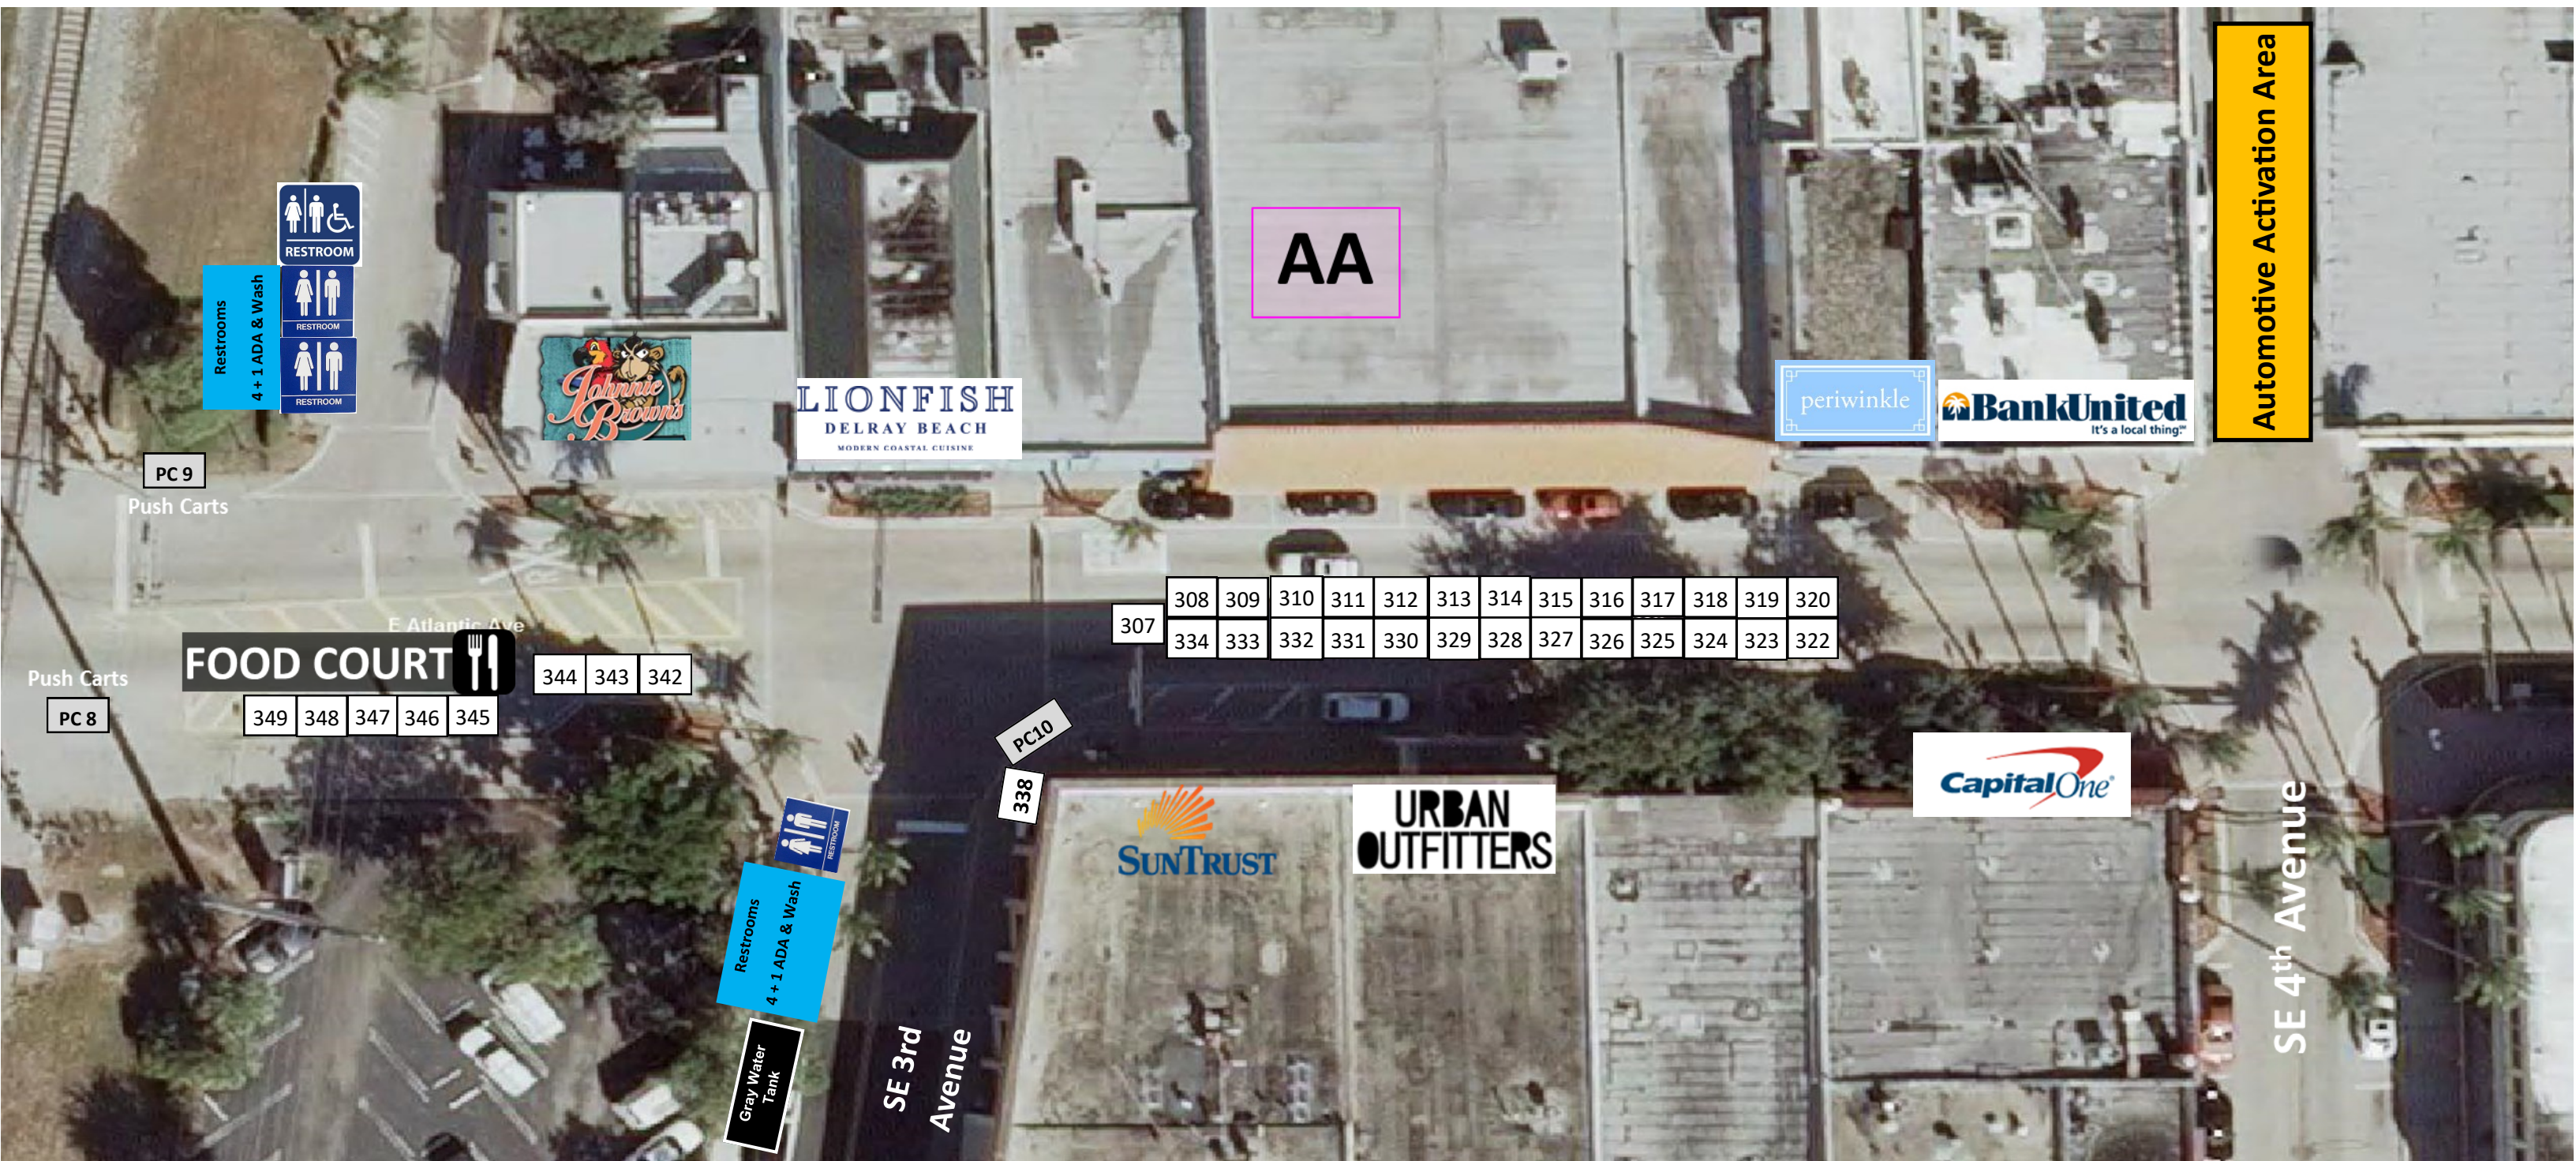

Area Chair: Nancy Stewart-Franczak

Proposed Fencing

Note: Site booth layouts shown are NOT to scale. Please check with your area chair for exact location, or for any discrepancies.

OSS [1-59] – Old School Square
 AA [1-25] – Atlantic Avenue, Swinton to NE 1st AV

60th Annual Delray Affair ~ SITE MAP (PG #3)

Atlantic AVE & NE 2nd Ave

Area Chair: Jeff Maul & Joe Buttigieg

Note: Site booth layouts shown are NOT to scale. Please check with your area chair for exact location, or for any discrepancies.

AA—East Atlantic Ave [100-239]

60th Annual Delray Affair ~ SITE MAP (PG #4)

Atlantic AVE—RR Tracks to 4th AVE

Area Chair: Jeff Maul & Joe Buttigieg

Note: Site booth layouts shown are NOT to scale. Please check with your area chair for exact location, or for any discrepancies.

304 305 306 Removed from front of Lion Fish

AA—East Atlantic Ave [300-349]

60th Annual Delray Affair ~ SITE MAP (PG #5)

Atlantic Ave—4th AVE to 5th AVE

Area Chair: Bern Ryan

Note: Site booth layouts shown are NOT to scale. Please check with your area chair for exact location, or for any discrepancies.