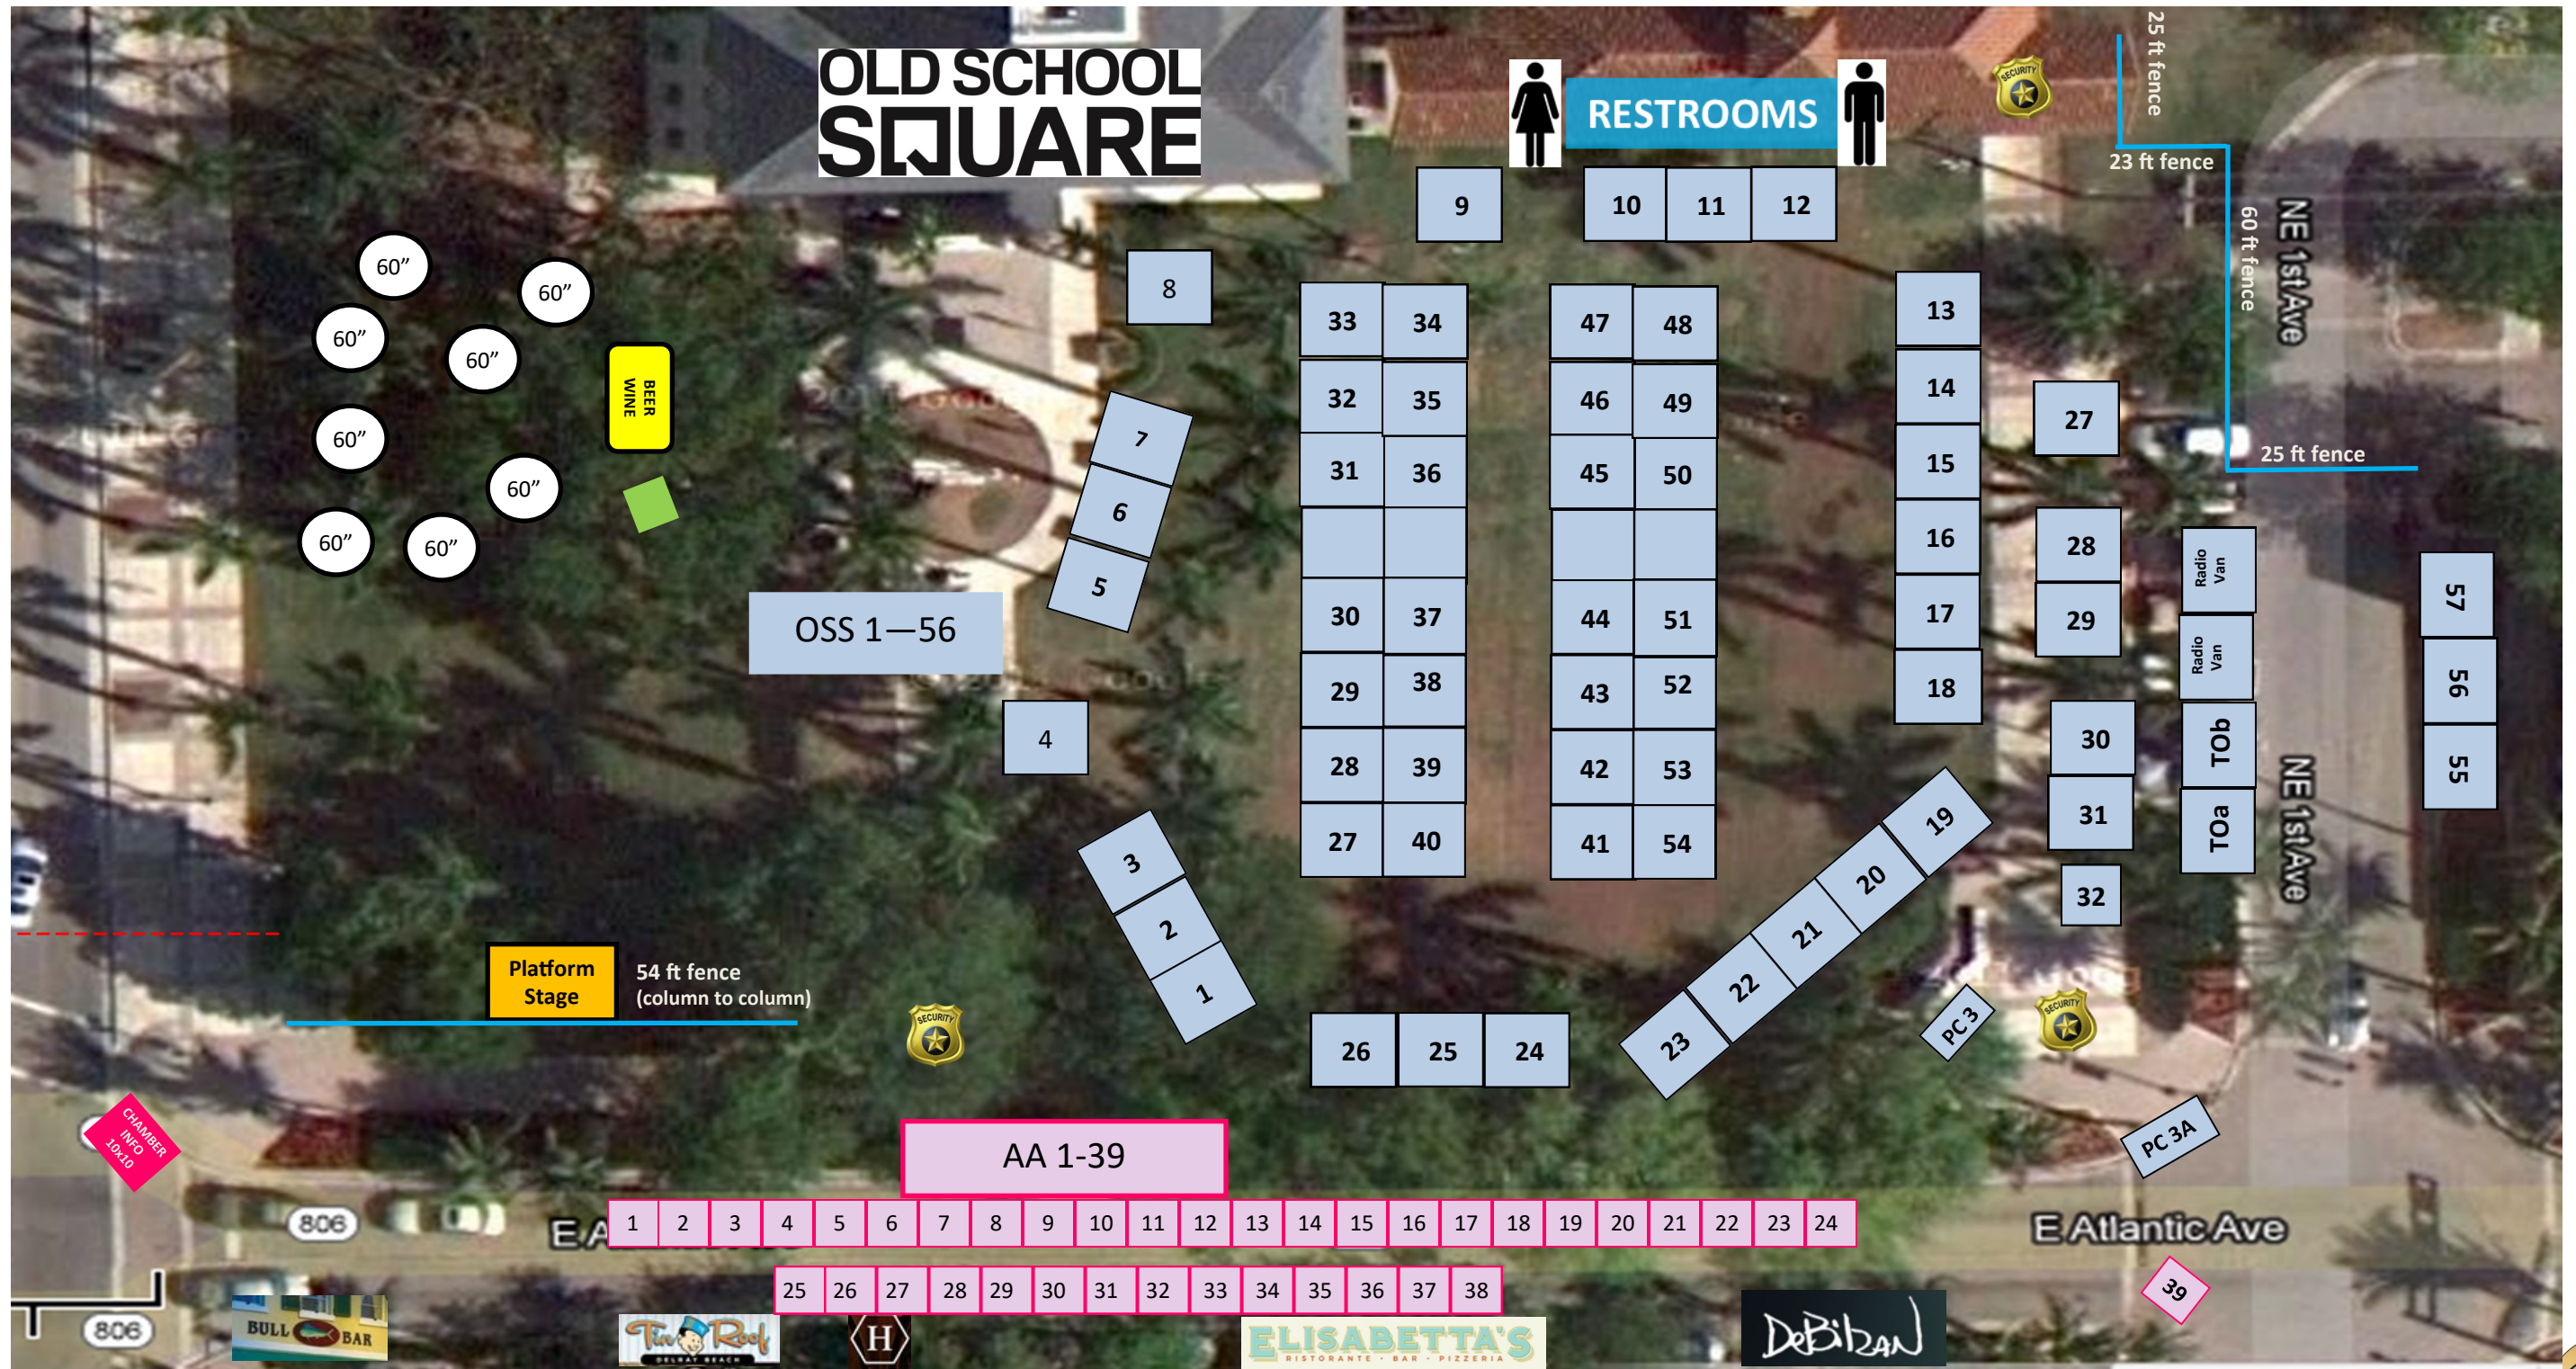

Area Chair: Nancy Stewart-Franczak

Proposed Fencing

Note: Site booth layouts shown are NOT to scale. Please check with your area chair for exact location, or for any discrepancies.

OSS [1-59] – Old School Square
 AA [1-25] – Atlantic Avenue, Swinton to NE 1st AV

60th Annual Delray Affair ~ SITE MAP (PG #3)

Atlantic AVE & NE 2nd Ave

Area Chair: Jeff Maul & Joe Buttigieg

Note: Site booth layouts shown are NOT to scale. Please check with your area chair for exact location, or for any discrepancies.

AA—East Atlantic Ave [100-239]

60th Annual Delray Affair ~ SITE MAP (PG #4)

Atlantic AVE—RR Tracks to 4th AVE

Area Chair: Jeff Maul & Joe Buttigieg

Note: Site booth layouts shown are NOT to scale. Please check with your area chair for exact location, or for any discrepancies.

304 305 306 Removed from front of Lion Fish

AA—East Atlantic Ave [300-349]

60th Annual Delray Affair ~ SITE MAP (PG #5)

Atlantic Ave—4th AVE to 5th AVE

Area Chair: Bern Ryan

Note: Site booth layouts shown are NOT to scale. Please check with your area chair for exact location, or for any discrepancies.