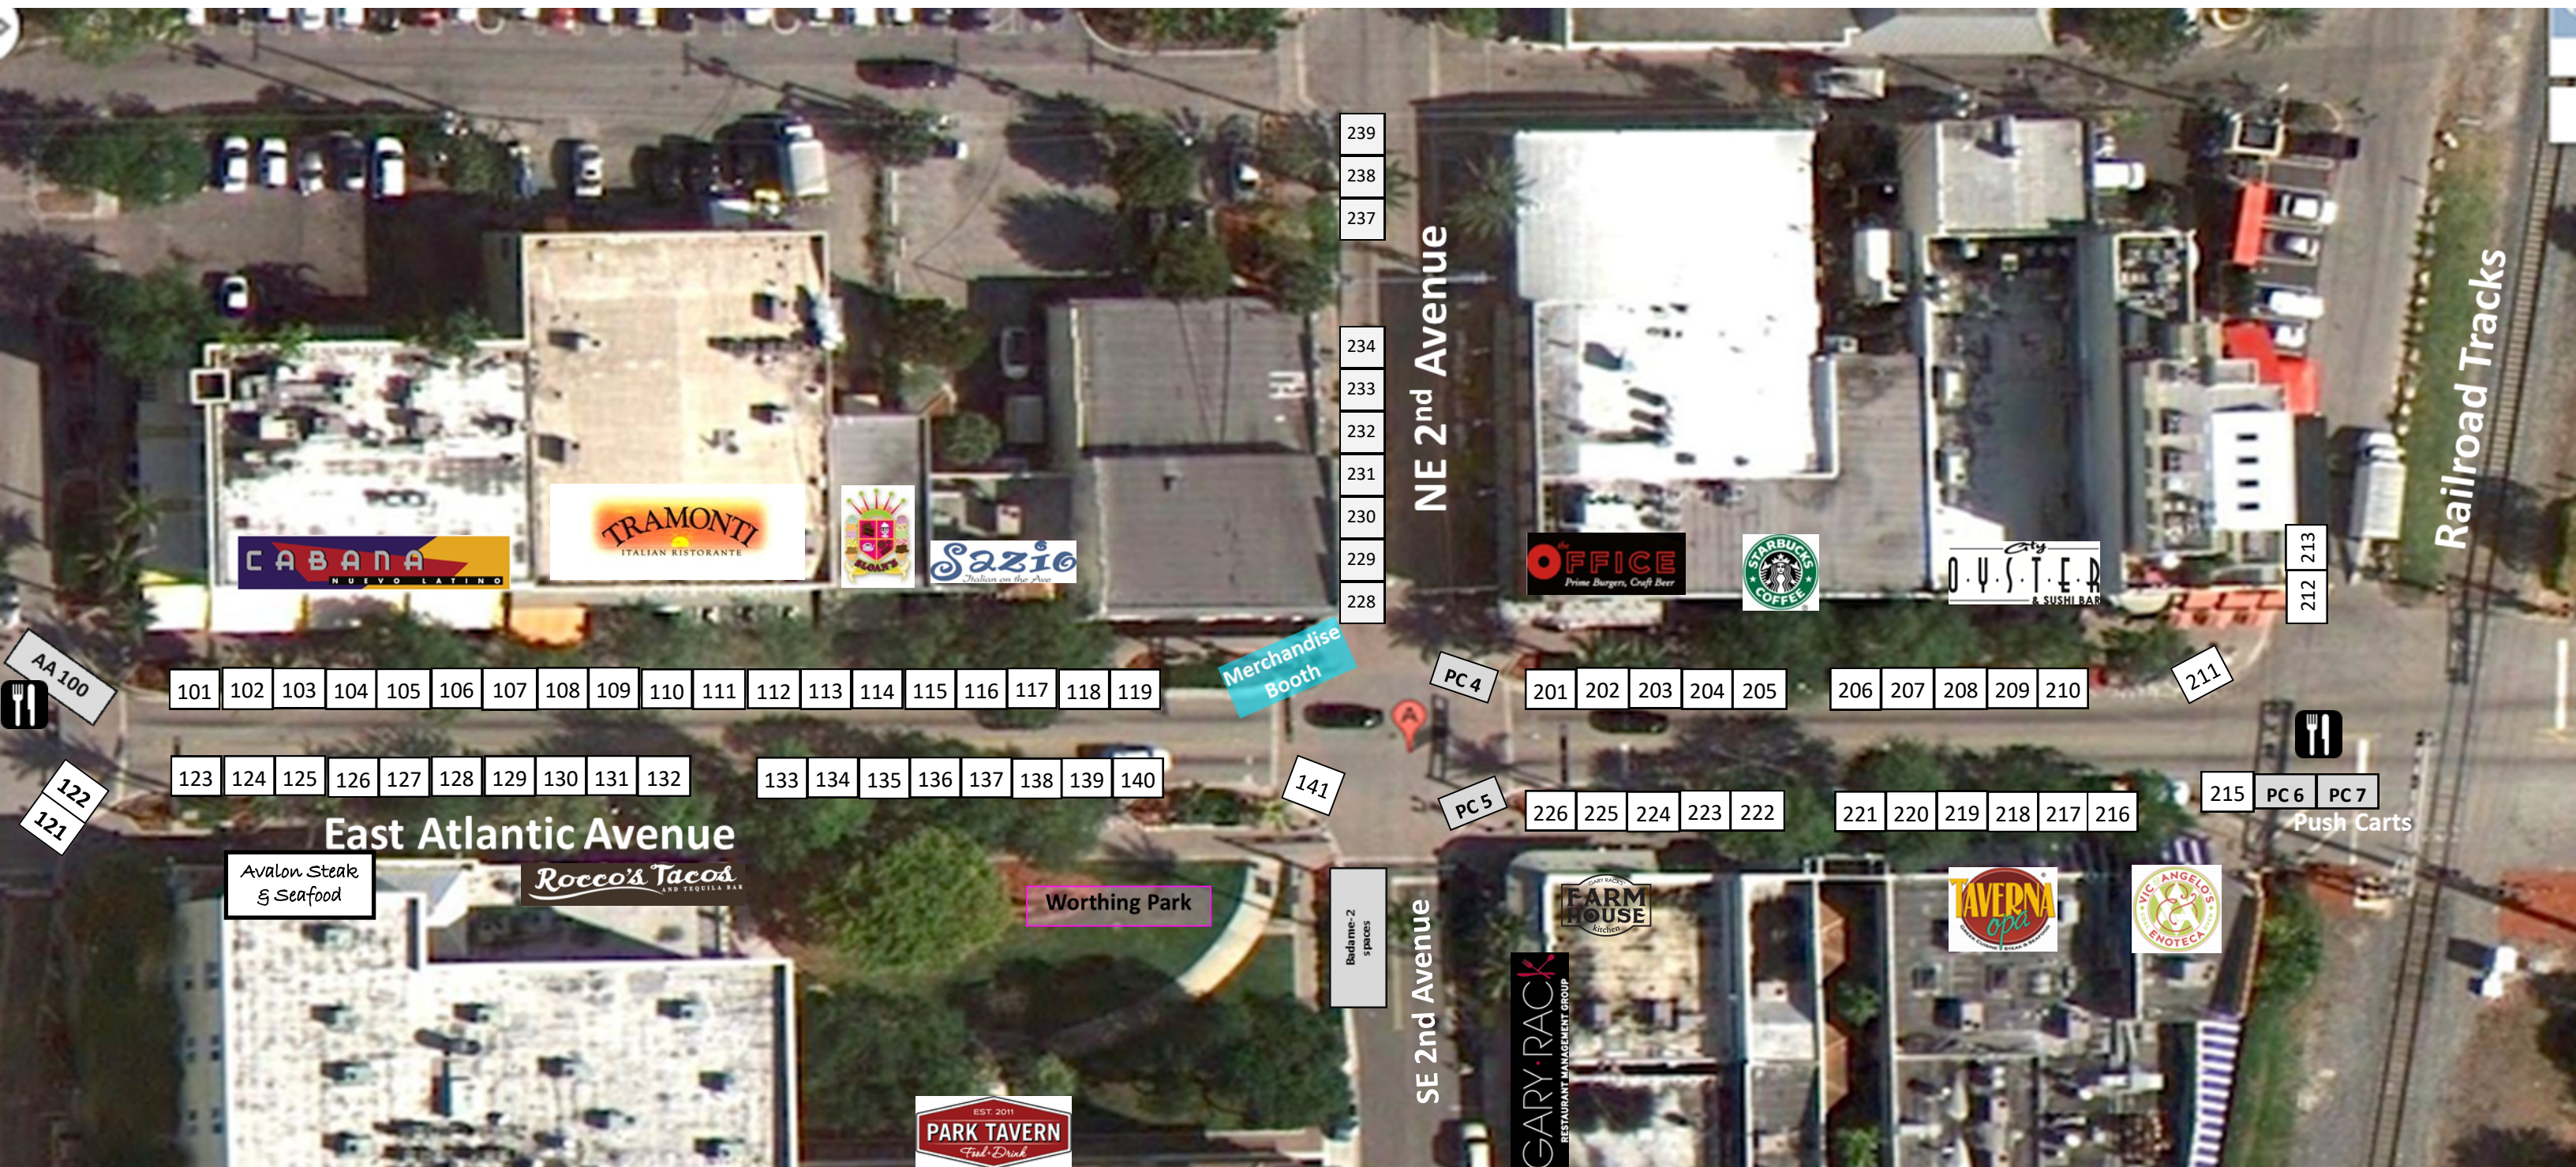

Area Chair: Nancy Stewart-Franczak

Proposed Fencing

Note: Site booth layouts shown are NOT to scale. Please check with your area chair for exact location, or for any discrepancies.

OSS [1-59] – Old School Square
 AA [1-25] – Atlantic Avenue, Swinton to NE 1st AV

60th Annual Delray Affair ~ SITE MAP (PG #3)

Atlantic AVE & NE 2nd Ave

Area Chair: Jeff Maul & Joe Buttigieg

Note: Site booth layouts shown are NOT to scale. Please check with your area chair for exact location, or for any discrepancies.

AA—East Atlantic Ave [100-239]

60th Annual Delray Affair ~ SITE MAP (PG #4)

Atlantic AVE—RR Tracks to 4th AVE

Area Chair: Jeff Maul & Joe Buttigieg

Note: Site booth layouts shown are NOT to scale. Please check with your area chair for exact location, or for any discrepancies.

304 305 306 Removed from front of Lion Fish

AA—East Atlantic Ave [300-349]

60th Annual Delray Affair ~ SITE MAP (PG #5)

Atlantic Ave—4th AVE to 5th AVE

Area Chair: Bern Ryan

Note: Site booth layouts shown are NOT to scale. Please check with your area chair for exact location, or for any discrepancies.